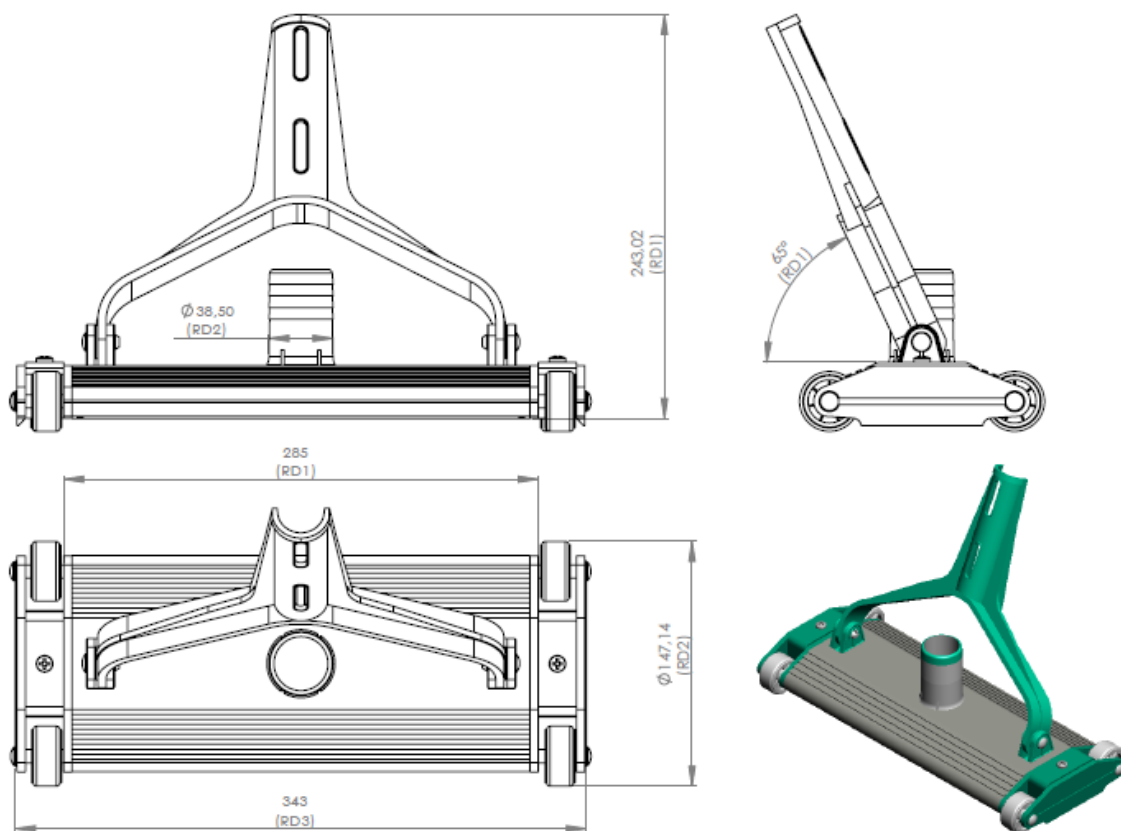

## GEMAS POOLVAC POOL CLEANER TECHNICAL DATA SHEET

*"Pool Technology"*

### Introduction:

For concrete pools with wide openings. Aluminum body. Wheel group and hose connection made of plastic. 1 1/2" Hose connection.  
Cleaner scanning width, L=346 mm

### Dimensions:

### Types:

| Description   | Weight (kg) | Volume (m <sup>3</sup> ) | Pieces / box |
|---|-------------|--------------------------|--------------|
| GEMAS "POOLVAC" Pool Cleaner. With clip, 1 1/2"- L=346 mm | 2,388       | 0,012                    | 1            |