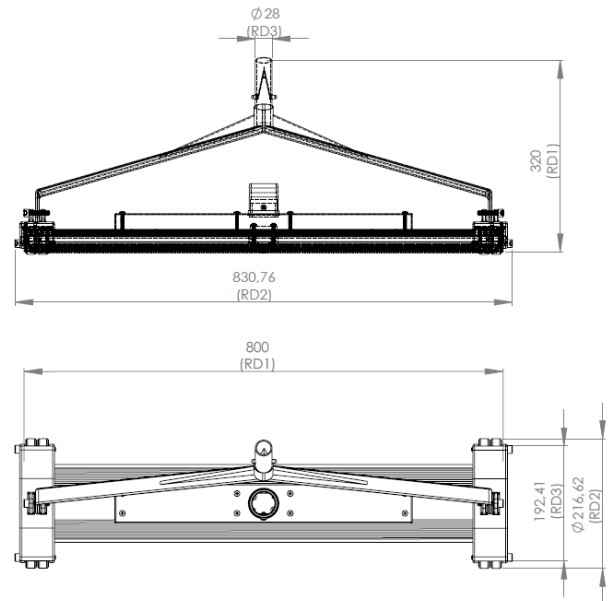

**GEMAS**  
**POOLING POOL CLEANER**  
**TECHNICAL DATA SHEET**

*"Pool Technology"*

**Introduction:**

For concrete pools with wide openings. Aluminum body. Wheel group and hose connection made of chrome bronze and stainless steel. 2" Hose connection. Cleaner scanning width, L=80 cm

**Dimensions:**

Trailed via cable:

With fork for using with Handle:

**Types:**

Description	Weight (kg)	Volume (m <sup>3</sup> )	Pieces / box
GEMAS "POOLING" Pool Cleaner. Trailed via cable	10,008	0,020	1
GEMAS "POOLING" Pool Cleaner. With fork for using with Handle	11,516	0,032	1