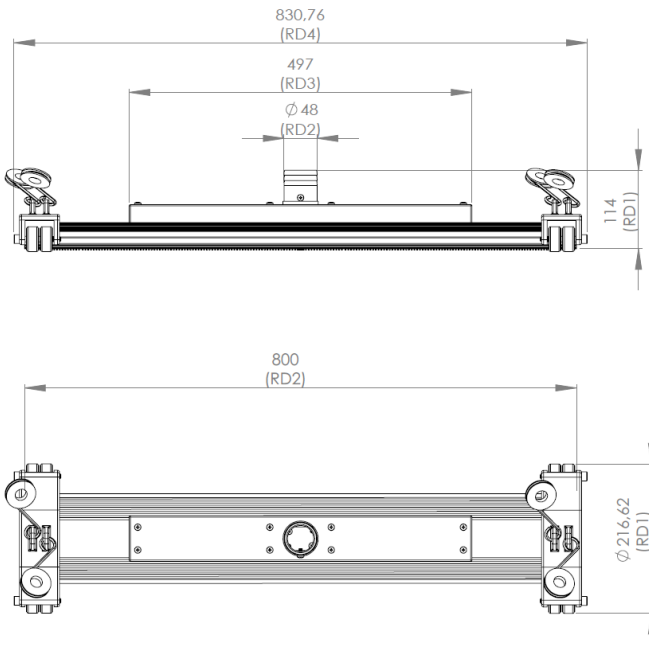

**GEMAS**  
**POOLING POOL CLEANER**  
**TECHNICAL DATA SHEET**

*"Pool Technology"*

**Introduction:**

For concrete pools with wide openings. Aluminum body. Wheel group and hose connection made of chrome bronze and stainless steel. 2" Hose connection. Cleaner scanning width, L=80 cm

**Dimensions:**

Trailed via cable:

With fork for using with Handle:

**Types:**

Description	Weight (kg)	Volume (m <sup>3</sup> )	Pieces / box
GEMAS "POOLING" Pool Cleaner. Trailed via cable	10,008	0,020	1
GEMAS "POOLING" Pool Cleaner. With fork for using with Handle	11,516	0,032	1