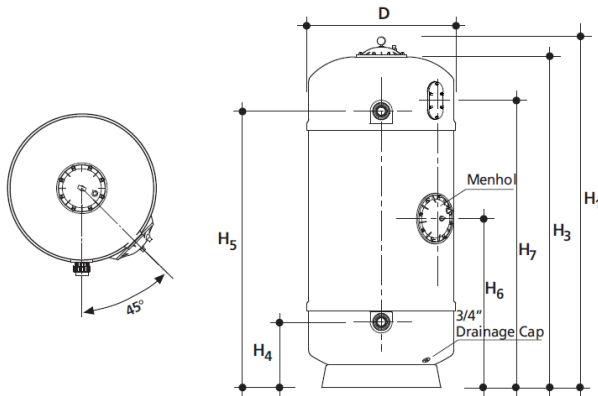

Nozzle Plate

TECHNICAL CHARACTERISTICS

MODEL	NP 630	NP 830	NP 1000	NP 1250	NP 1400	NP 1600
D (mm)	630	830	1000	1250	1400	1600
H₁ (mm)	2005	2030	2135	2400	2480	2430
H₂ (mm)	-	-	-	-	-	-
H₃ (mm)	1890	1915	2005	2270	2420	2360
H₄ (mm)	320	375	505	315	830	885
H₅ (mm)	1675	1605	-	2050	1730	1665
H₆ (mm)	630	950	990	940	840	1035
H₇ (mm)	1510	1620	1690	1640	1970	1635
W (mm)	-	-	-	-	-	-
W1 (mm)	-	-	-	-	-	-
CONNECTIONS (Ø)	1 1/2"	2"	2 1/2"	3"	4"	4"
FLOW (m³/h) (40 m³/h/m²)	12	22	31	49	61	80
ANTHRACITE 0,8 - 1,6 mm (t)	200,000	300,000	475,000	675,000	770,000	1000,000
QUARTZ SAND 0,5 - 1 mm (Kg)	200,000	300,000	475,000	675,000	770,000	1000,000
QUARTZ SAND 1 - 3 mm (Kg)	150,000	225,000	425,000	525,000	630,000	825,000
NET WEIGHT (Kg)	52,650	102,000	120,000	216,400	280,000	365,000