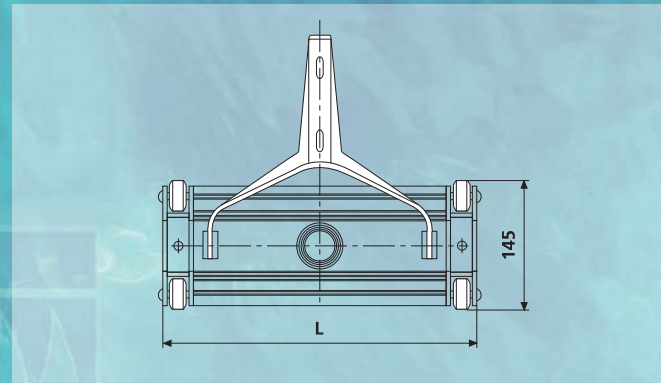

TELESCOPIC HANDLE

Aluminum, blue anodized. Stripy lower body.

Description	Code	Pieces/ box	Weight Kg	Volume m ³
• 2 x 1,8 m	09489	1	0,800	0,262
• 2 x 2,4 m	09491	1	1,000	0,262

GEMAS "POOLVAC" POOL CLEANER

Suction cleaner in anodized aluminium. 1 1/2" or 2" suction with clip or butterfly nut fixing.

L= 346 - 1 1/2" Hose connection
L= 456 - 1 1/2" Hose connection
L= 456 - 2" Hose connection

Description	Code	Pieces/box	Weight Kg	Volume m ³
• With butterfly nut, 1 1/2" L=346 mm	092111	1	2,382	0,012
• With butterfly nut, 1 1/2" L=456 mm	092112	1	3,094	0,015
• With clip, 1 1/2" L=346 mm	092121	1	2,388	0,012
• With clip, 1 1/2" L=456 mm	092122	1	3,220	0,015
• With butterfly nut, 2" L=456 mm	09211L1	1	3,060	0,015
• With clip, 2" L=456 mm	09211L2	1	3,128	0,015

Description	Code	Pieces/box	Weight Kg	Volume m ³
• Trailed via cable	09213	1	10,008	0,020
• With fork for using with Handle	09214	1	11,516	0,032

GEMAS LEAF SCOOP IN PLASTIC.

Fixing with clip.

Description	Code	Pieces/box	Weight Kg	Volume m ³
• L=34,00 cm W=39,00 cm	09710	12	3,350	0,053

GEMAS LEAF SKIMMER IN PLASTIC.

Fixing with clip.

Description	Code	Pieces/box	Weight Kg	Volume m ³
• L=34,00 cm W=39,00 cm	09720	12	3,780	0,053

GEMAS "LUX" LEAF SCOOP IN PLASTIC.

Fixing with clip.

Description	Code	Pieces/box	Weight Kg	Volume m ³
• L=33,00 cm W=52,00 cm	09730	12	7,950	0,085