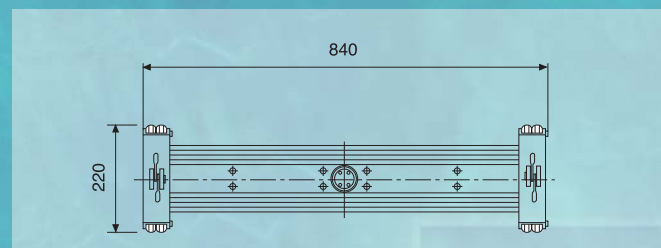

Suction cleaner in anodized aluminium. 1 1/2" or 2" suction with clip or butterfly nut fixing.

L= 346 - 1 1/2" Hose connection
L= 456 - 1 1/2" Hose connection
L= 456 - 2" Hose connection

Description	Code	Pieces/box	Weight Kg	Volume m ³
• With butterfly nut, 1 1/2" L=346 mm	092111	1	2,382	0,012
• With butterfly nut, 1 1/2" L=456 mm	092112	1	3,094	0,015
• With clip, 1 1/2" L=346 mm	092121	1	2,388	0,012
• With clip, 1 1/2" L=456 mm	092122	1	3,220	0,015
• With butterfly nut, 2" L=456 mm	09211L1	1	3,060	0,015
• With clip, 2" L=456 mm	09211L2	1	3,128	0,015

GEMAS "POOLKING" POOL CLEANER

For concrete pools with wide openings. Aluminum body. Wheel group and hose connection made of chromed bronze and stainless steel. 2" Hose connection. Cleaner scanning width, L=80 cm

Description	Code	Pieces/box	Weight Kg	Volume m ³
• Trailed via cable	09213	1	10,008	0,020
• With fork for using with Handle	09214	1	11,516	0,032

GEMAS LEAF SCOOP IN PLASTIC.

Fixing with clip.

Description	Code	Pieces/box	Weight Kg	Volume m ³
• L=34,00 cm W=39,00 cm	09710	12	3,350	0,053

GEMAS LEAF SKIMMER IN PLASTIC.

Fixing with clip.

Description	Code	Pieces/box	Weight Kg	Volume m ³
• L=34,00 cm W=39,00 cm	09720	12	3,780	0,053

GEMAS "LUX" LEAF SCOOP IN PLASTIC.

Fixing with clip.

Description	Code	Pieces/box	Weight Kg	Volume m ³
• L=33,00 cm W=52,00 cm	09730	12	7,950	0,085