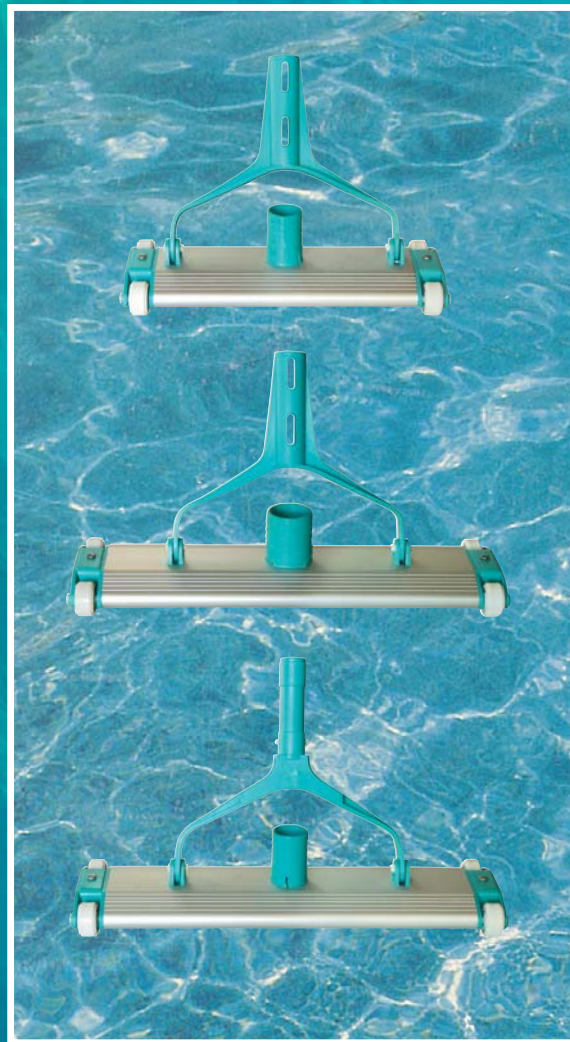

TELESCOPIC HANDLES

In anodized aluminium (natural color).
Connection via clip or butterfly nut.

Description	Code	Pieces/ box	Weight Kg	Volume m ³
• 1 x 1,5 m	09410	1	0,430	0,159
• 1 x 3 m	09420	1	0,890	0,312
• 2 x 2 m	09430	1	1,100	0,220
• 2 x 2,4 m	09490	1	1,600	0,261
• 2 x 3 m	09440	1	1,500	0,323
• 3 x 1,5 m	09450	1	1,300	0,169
• 3 x 2 m	09460	1	1,540	0,220
• 3 x 3 m	09470	1	2,200	0,328
• 3 x 6 m	09480	1	4,200	0,630

TELESCOPIC HANDLE

Aluminum, blue anodized. Stripy lower body.

Description	Code	Pieces/ box	Weight Kg	Volume m ³
• 2 x 1,8 m	09489	1	0,800	0,262
• 2 x 2,4 m	09491	1	1,000	0,262

GEMAS "POOLVAC" POOL CLEANER

Suction cleaner in anodized aluminium. 1 1/2" or 2" suction with clip or butterfly nut fixing.

L= 346 - 1 1/2" Hose connection
L= 456 - 1 1/2" Hose connection
L= 456 - 2" Hose connection

Description	Code	Pieces/box	Weight Kg	Volume m ³
• With butterfly nut, 1 1/2" L=346 mm	092111	1	2,382	0,012
• With butterfly nut, 1 1/2" L=456 mm	092112	1	3,094	0,015
• With clip, 1 1/2" L=346 mm	092121	1	2,388	0,012
• With clip, 1 1/2" L=456 mm	092122	1	3,220	0,015
• With butterfly nut, 2" L=456 mm	09211L1	1	3,060	0,015
• With clip, 2" L=456 mm	09211L2	1	3,128	0,015

GEMAS "POOLKING" POOL CLEANER

For concrete pools with wide openings. Aluminum body. Wheel group and hose connection made of chromed bronze and stainless steel. 2" Hose connection. Cleaner scanning width, L=80 cm