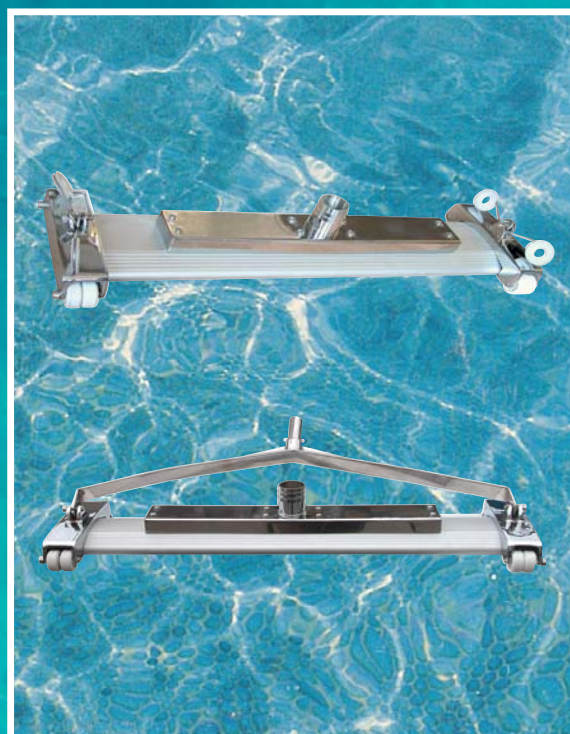

TELESCOPIC HANDLE

Aluminum, blue anodized. Stripy lower body.

Description	Code	Pieces/ box	Weight Kg	Volume m ³
• 2 x 1,8 m	09489	1	0,800	0,262
• 2 x 2,4 m	09491	1	1,000	0,262

GEMAS "POOLVAC" POOL CLEANER

Suction cleaner in anodized aluminium. 1 1/2" or 2" suction with clip or butterfly nut fixing.

L= 346 - 1 1/2" Hose connection
L= 456 - 1 1/2" Hose connection
L= 456 - 2" Hose connection

Description	Code	Pieces/box	Weight Kg	Volume m ³
• With butterfly nut, 1 1/2" L=346 mm	092111	1	2,382	0,012
• With butterfly nut, 1 1/2" L=456 mm	092112	1	3,094	0,015
• With clip, 1 1/2" L=346 mm	092121	1	2,388	0,012
• With clip, 1 1/2" L=456 mm	092122	1	3,220	0,015
• With butterfly nut, 2" L=456 mm	09211L1	1	3,060	0,015
• With clip, 2" L=456 mm	09211L2	1	3,128	0,015

GEMAS "POOLKING" POOL CLEANER

For concrete pools with wide openings. Aluminum body. Wheel group and hose connection made of chromed bronze and stainless steel. 2" Hose connection. Cleaner scanning width, L=80 cm

GEMAS LEAF SKIMMER IN PLASTIC.

Fixing with clip.

Description	Code	Pieces/box	Weight Kg	Volume m ³
• L=34,00 cm W=39,00 cm	09720	12	3,780	0,053

GEMAS "LUX" LEAF SCOOP IN PLASTIC.

Fixing with clip.

Description	Code	Pieces/box	Weight Kg	Volume m ³
• L=33,00 cm W=52,00 cm	09730	12	7,950	0,085